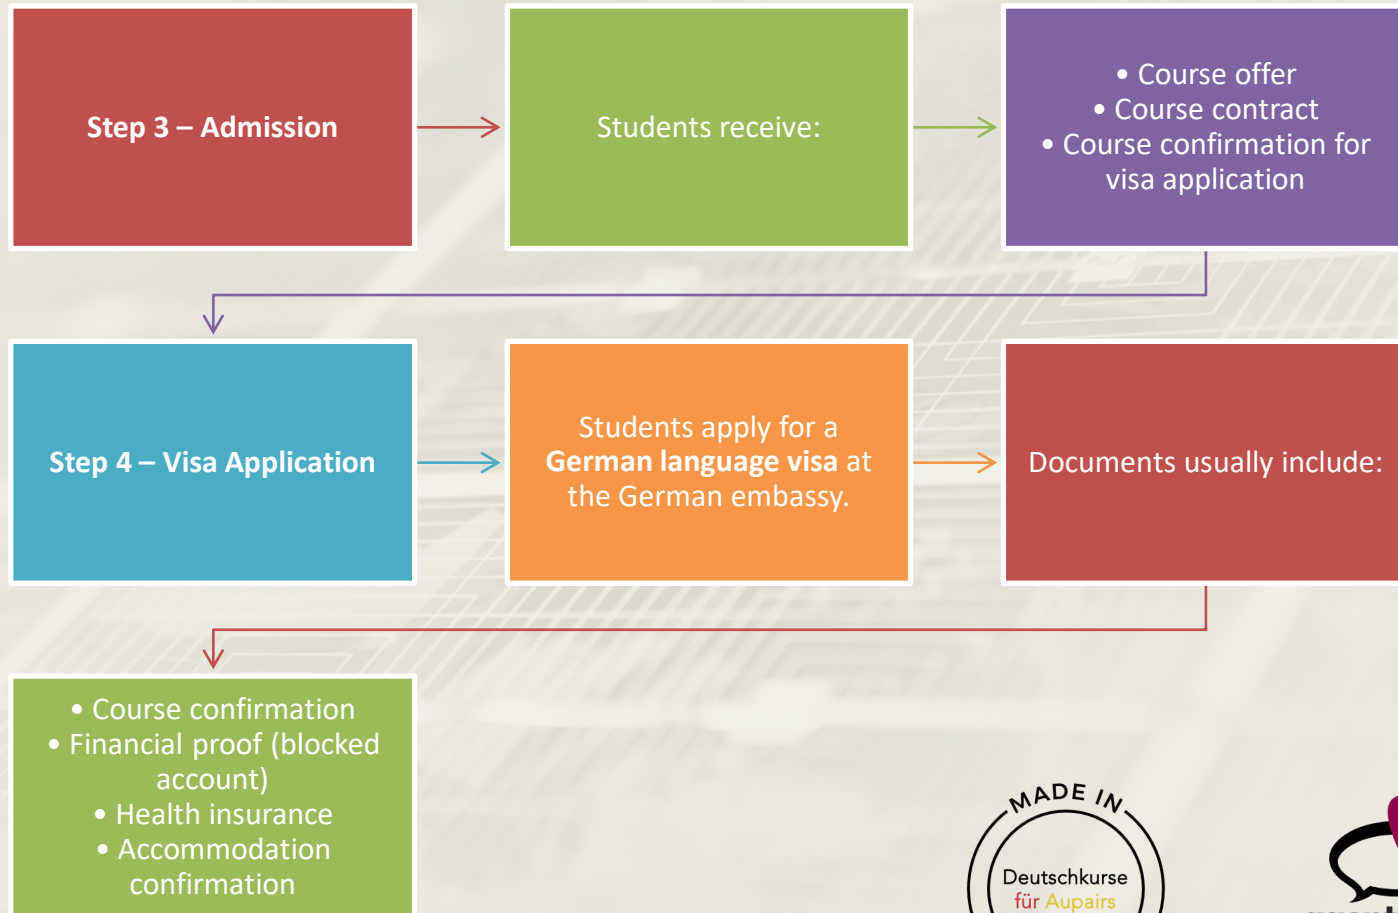

Application step by step