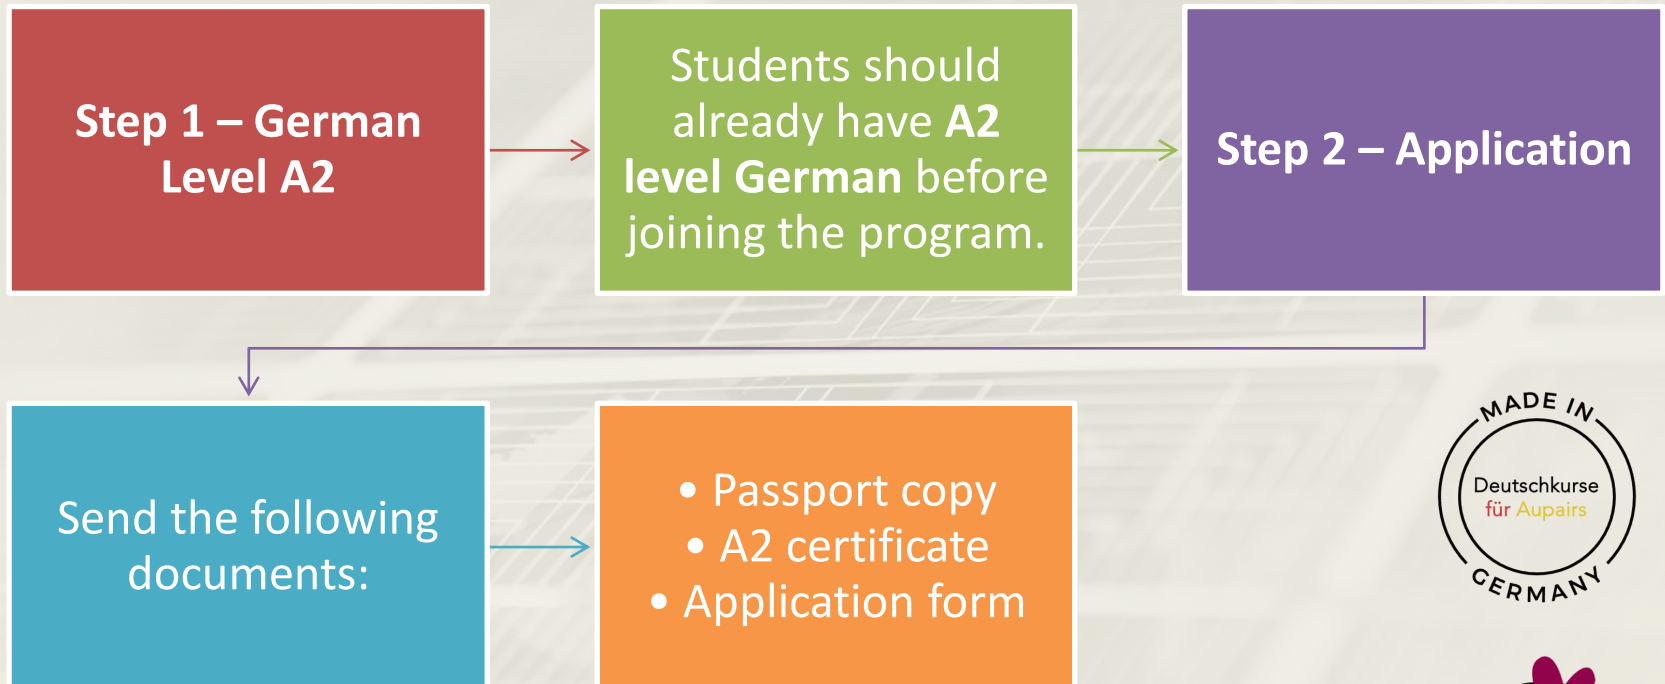

# Accommodation WANGEN-KARSEE

agentur für  
sprachdienstleistungen  
WE LOVE LANGUAGE

MADE IN  
Deutschkurse  
für Au-pairs  
GERMANY

- accommodation in cities Isny & Wangen for up to 10 students per course:
- Shared student apartments **500 € / month per person**, including electricity and heating costs, Wifi, TV, bed linen & towels, completely furnished, access to washing machine, shared bathroom and fully equipped kitchenette
- Personal support throughout the program

# Application step by step