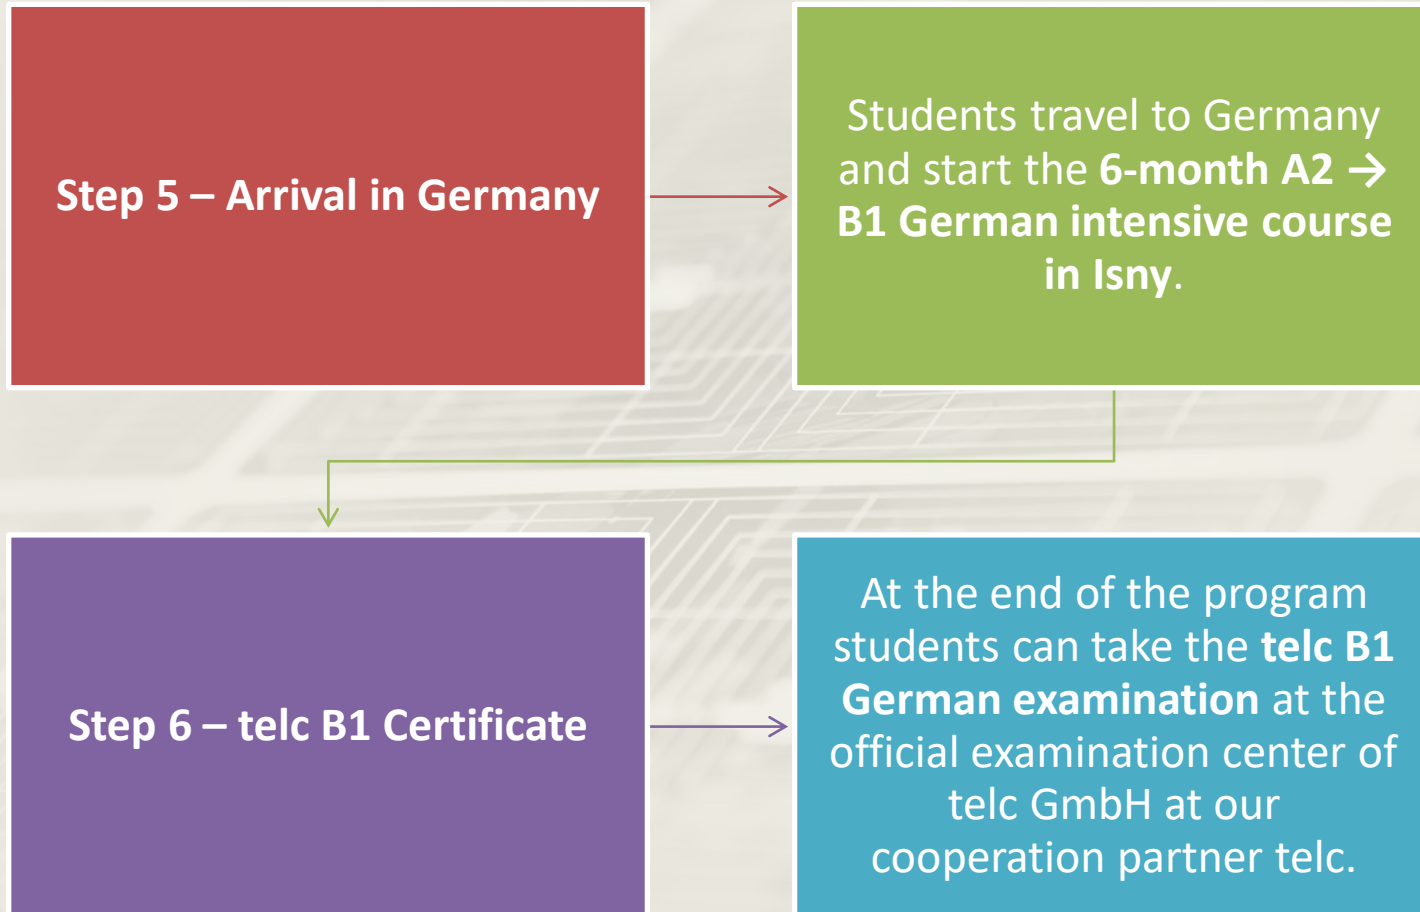

Application step by step